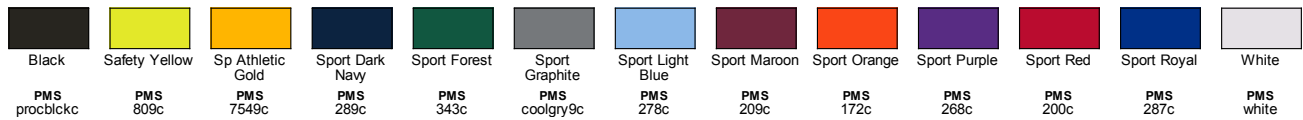

PRODUCT DETAILS

TT11L primeplus

Team 365 Men's Zone Performance Long-Sleeve T-Shirt

BACK VIEW

SIDE VIEW

Features

- Team fit
- Cationic dyes to ensure superior brightness and excellent color fastness
- Transitioning from heat-seal label to tear away label. Inventory may be mixed

Fabric

- 3.5 oz./yd² / 130 gsm
- 100% polyester interlock
- Moisture-wicking and UV 40+ protection

Sizes

- XS - 4XL

Product Specifications

	XS	S	M	L	XL	2XL	3XL	4XL
BODY LENGTH	25.25	26.25	27.25	28.25	29.25	29.75	30.75	31.75
BODY WIDTH	18.5	20	21.5	23	24.5	26	27.5	29
SLEEVE LENGTH	33	33.5	34.5	35.5	36.5	37.5	38.5	39

Size Chart

	XS	S	M	L	XL	2XL	3XL	4XL
CHEST	32-34	35-38	39-41	42-45	46-49	50-52	53-56	57-60
NECK/COLLAR	13.5-14	14.5-15	15.5-16	16.5-17	17.5-18	18.5-19	19.5-20	20.5-21

13 Available Colors

Black
PMS procbkck